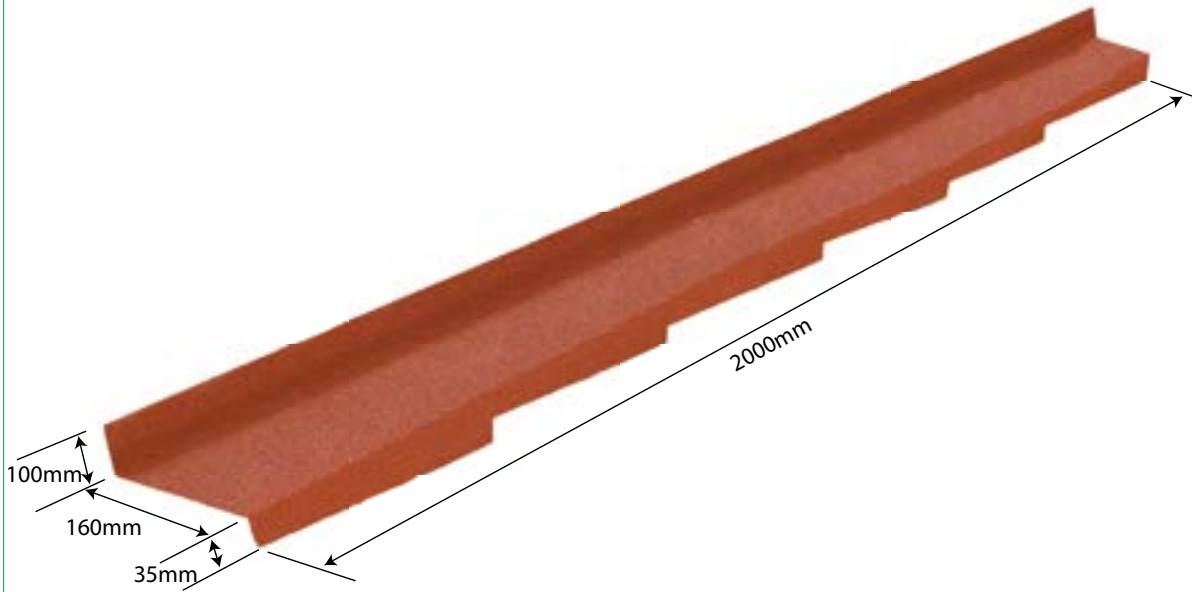

111 NOTCHED SIDEWALL RH

Specifications

Length: 2020mm

Weight: 2.678kg

Colours see colour charts