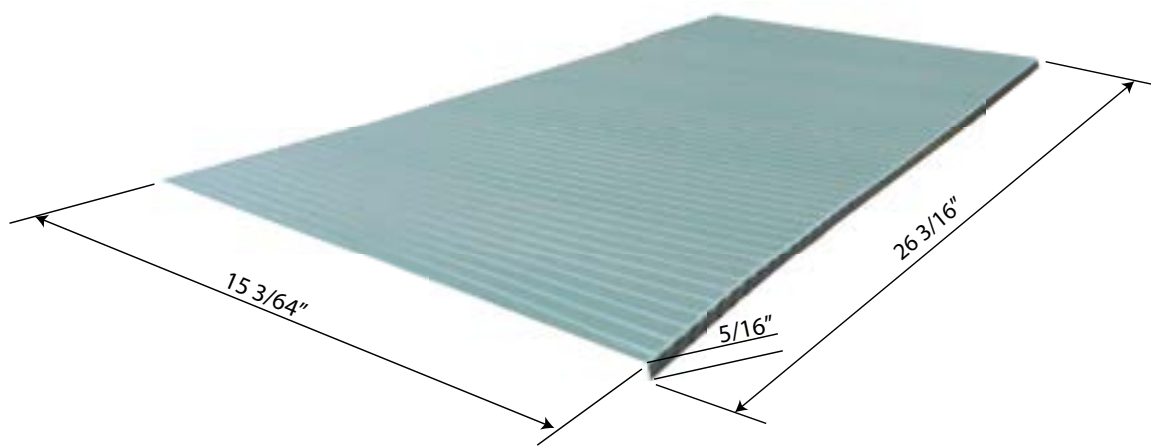

907 CF UNDERPAN

Specifications

Length: 26 3/16"

Weight: 2.22 lbs

Colours see colour charts

Note: CF Underpan 26 3/16" wide