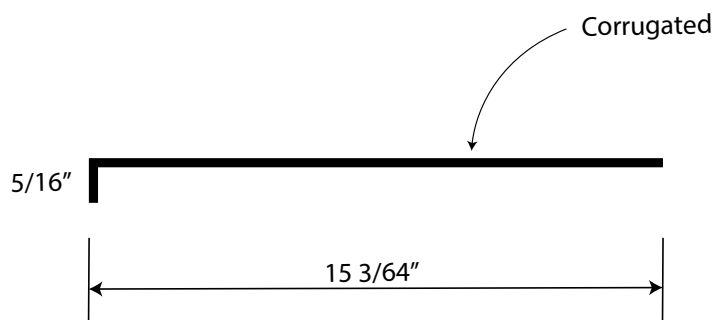

907 CF UNDERPAN

Specifications

Length: 26 3/16"

Weight: 2.22 lbs

Colours see colour charts

Note: CF Underpan 26 3/16" wide