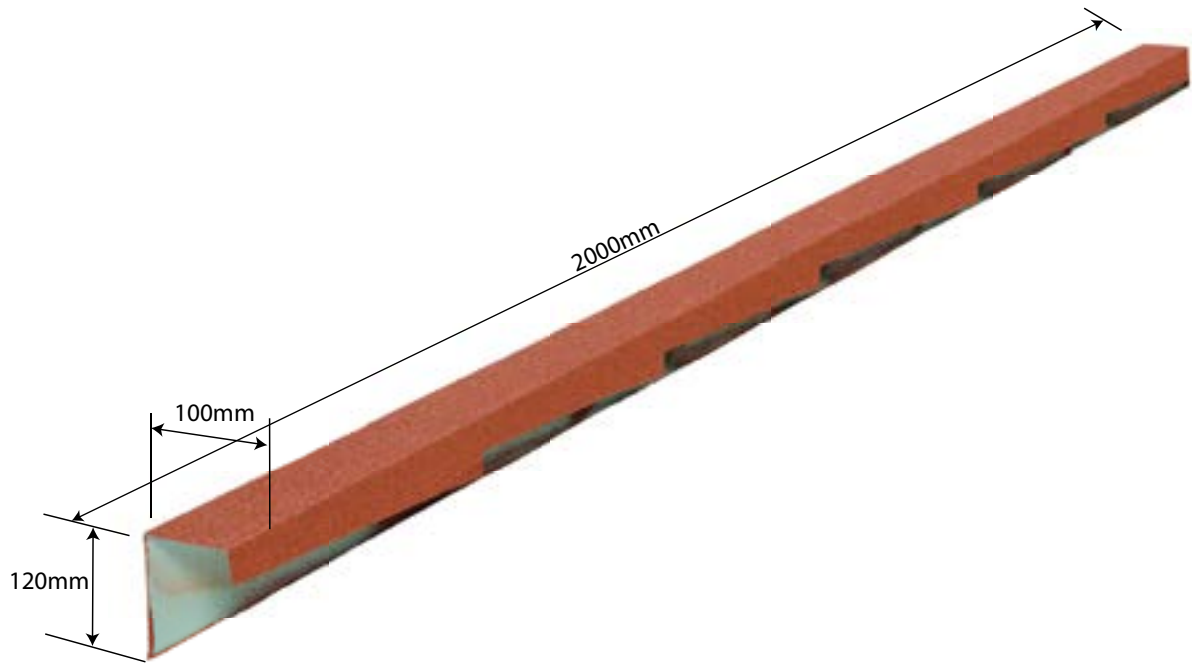

108 BARGE BOARD LH

Specifications

Length: 2000mm

Weight: 2.380kg

Colours see colour charts