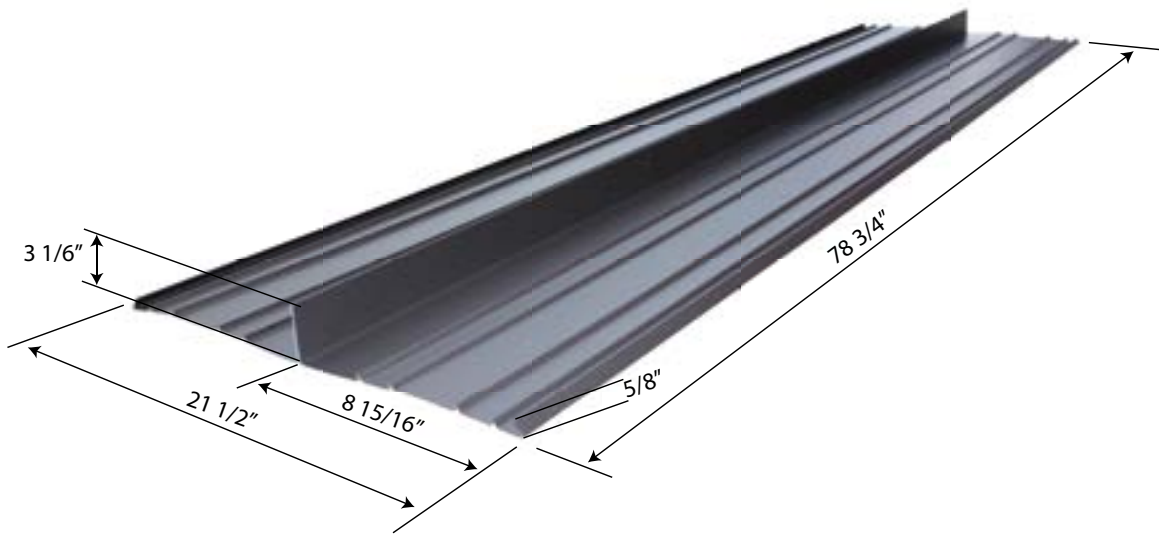

705 ANTICA NO BEND VALLEY

Specifications

Length: 78 3/4"

Weight: 9.70 lbs

Colors see Color charts