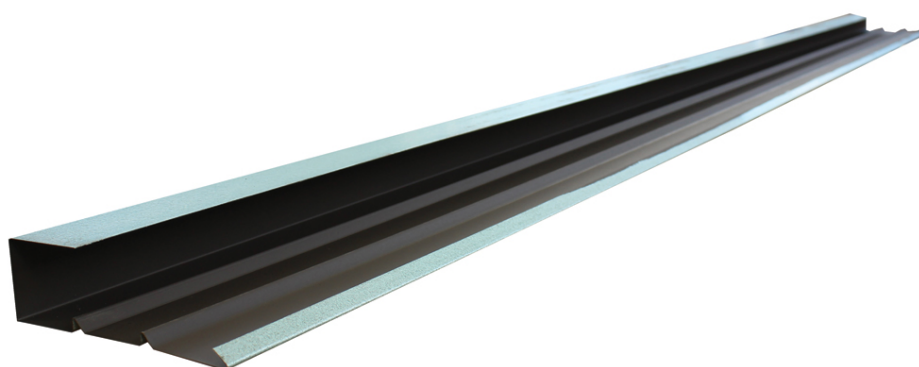

## 905 CF BARGE CHANNEL

### Specifications

Length: 2000mm

Weight: 1.71kg

Colours see colour charts