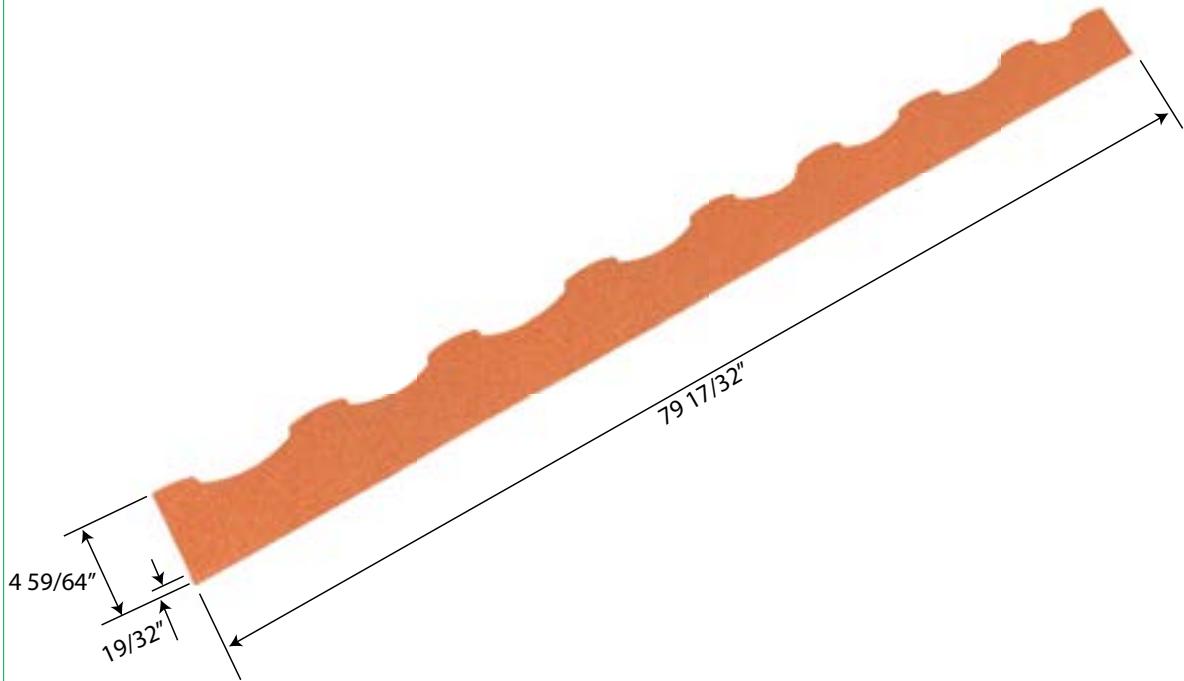

## 303 ANTICA STARTER

### Specifications

Length: 79 17/32"

Weight: 2.55 lbs

Colors see Color charts