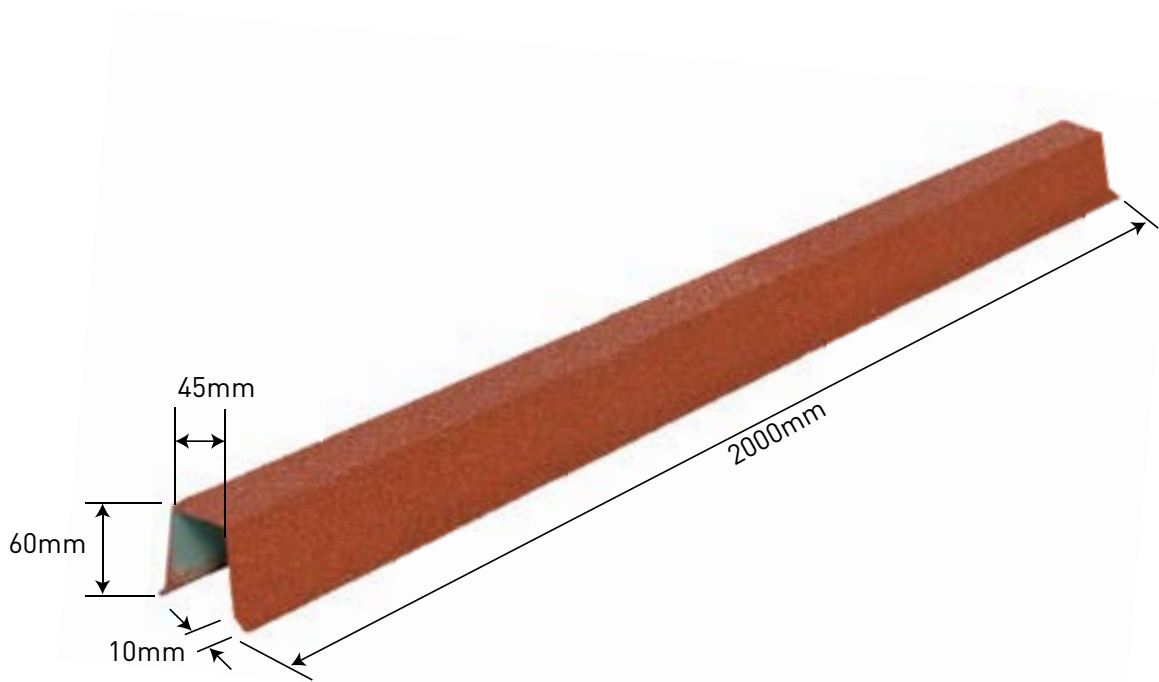

102 STANDARD RIDGE

Specifications

Length: 2000mm

Weight: 1.688kg

Colours see colour charts