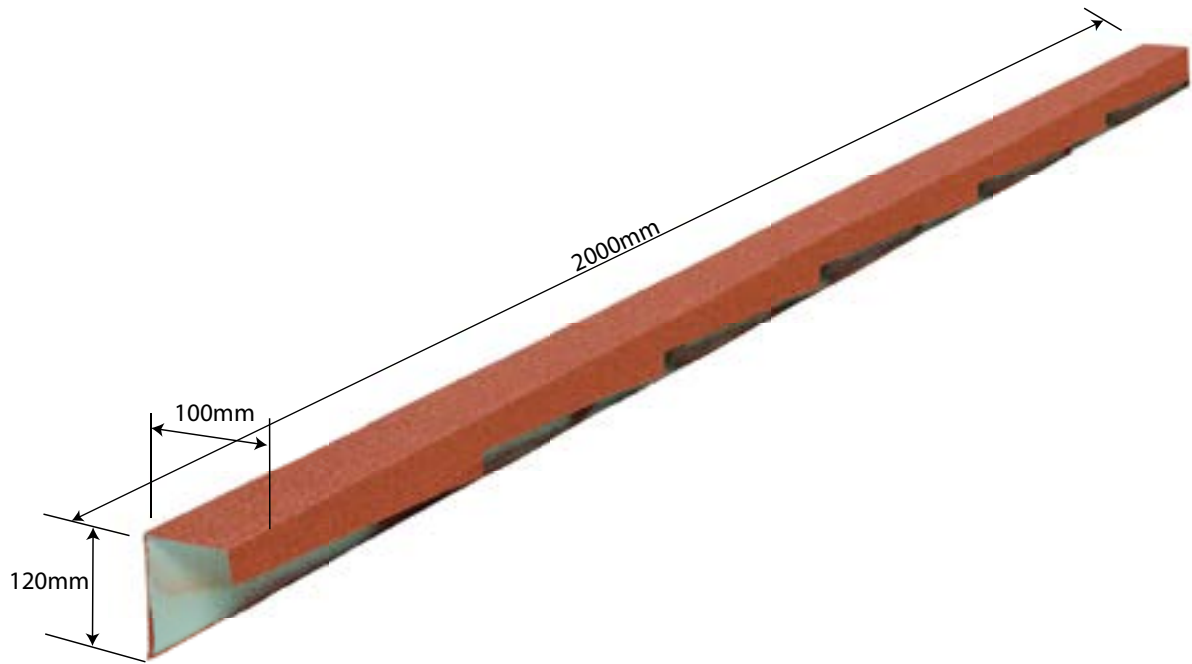

109 BARGE BOARD RH

Specifications

Length: 2000mm

Weight: 2.380kg

Colours see colour charts