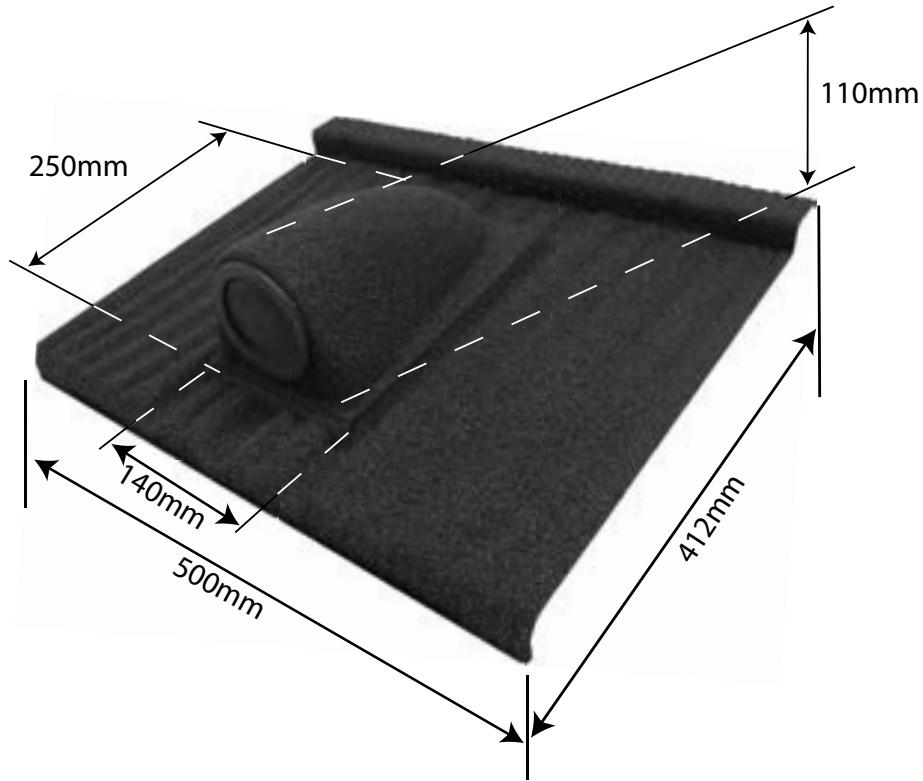

P007 TUBE TILE SINGLE

Specifications

Dimension: 500mm x 412mm
Weight: 1.0kg
Colours see colour charts

Available For

TT Single Classic

TT Single Shake & Royal

TT Single Tudor