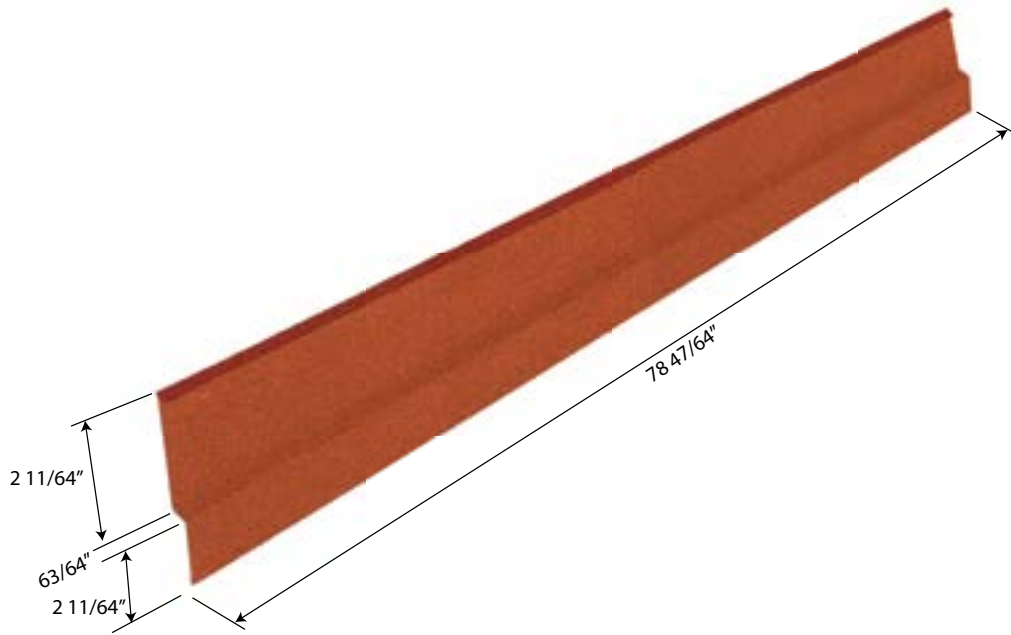

**715 STANDARD SIDE FLASHING**

**Specifications**

Length: 78 47/64"

Weight: 3.13 lbs

Colors see Color charts