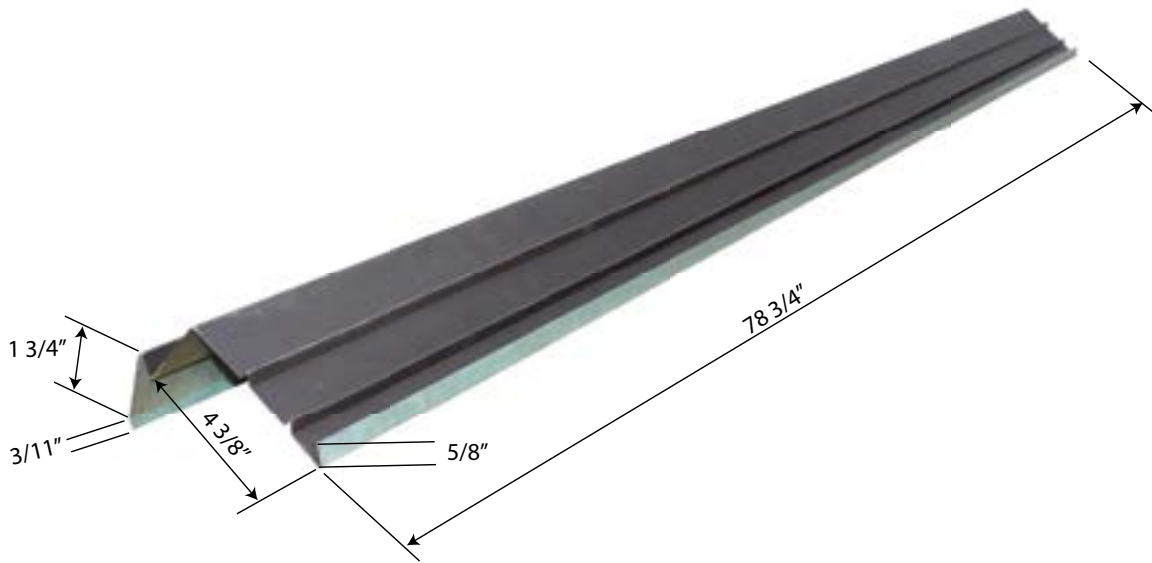

704 NO BEND GABLE EDGE FLASHING

Specifications

Length: 78 3/4"
 Weight: 3.75 lbs
 Colors see Color charts