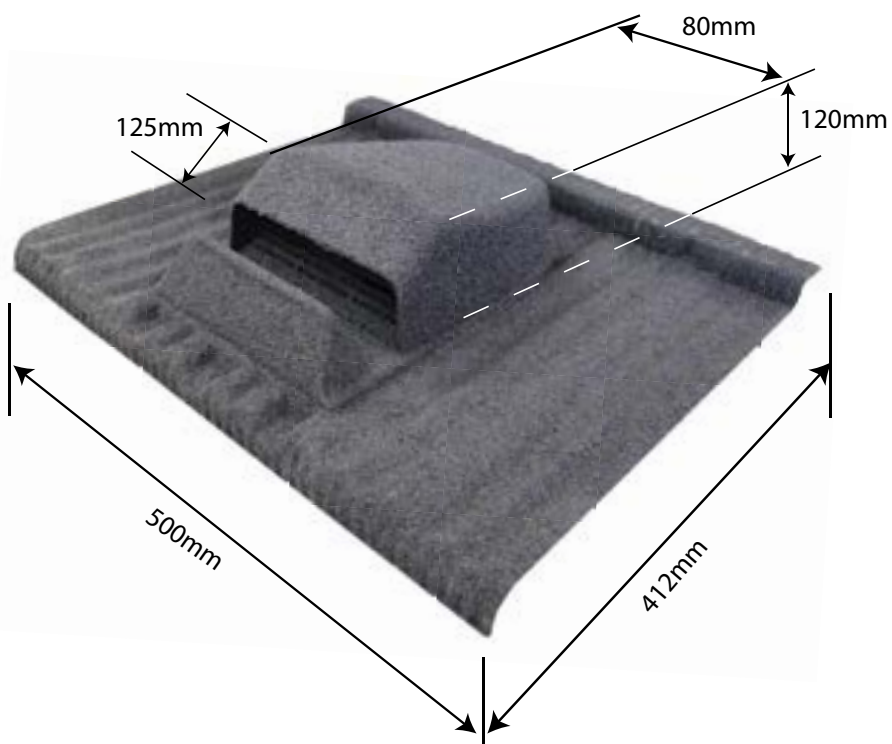

LV75 ROOF SPACE VENT

Specifications

Dimension: 500mm x 412mm

Weight: 1.00kg

Colours see colour charts

Available For

LV75 Classic

LV75 Shake & Royal

LV75 Tudor