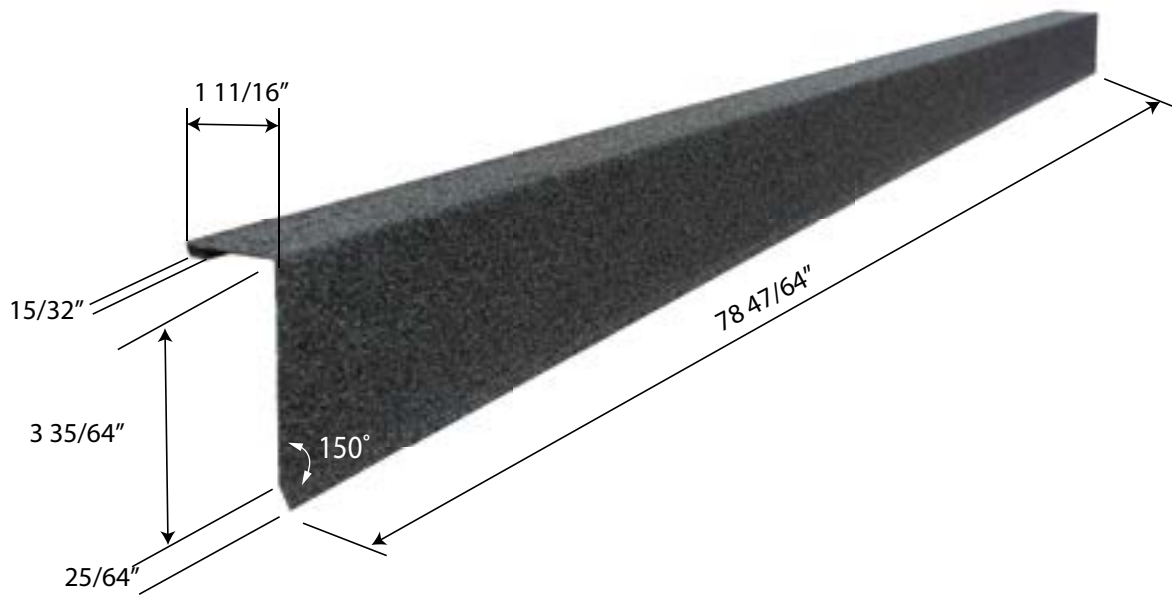

903 CF BARGE COVER

Specifications

Length: 78 47/64"

Weight: 3.48 lbs

Colours see colour charts