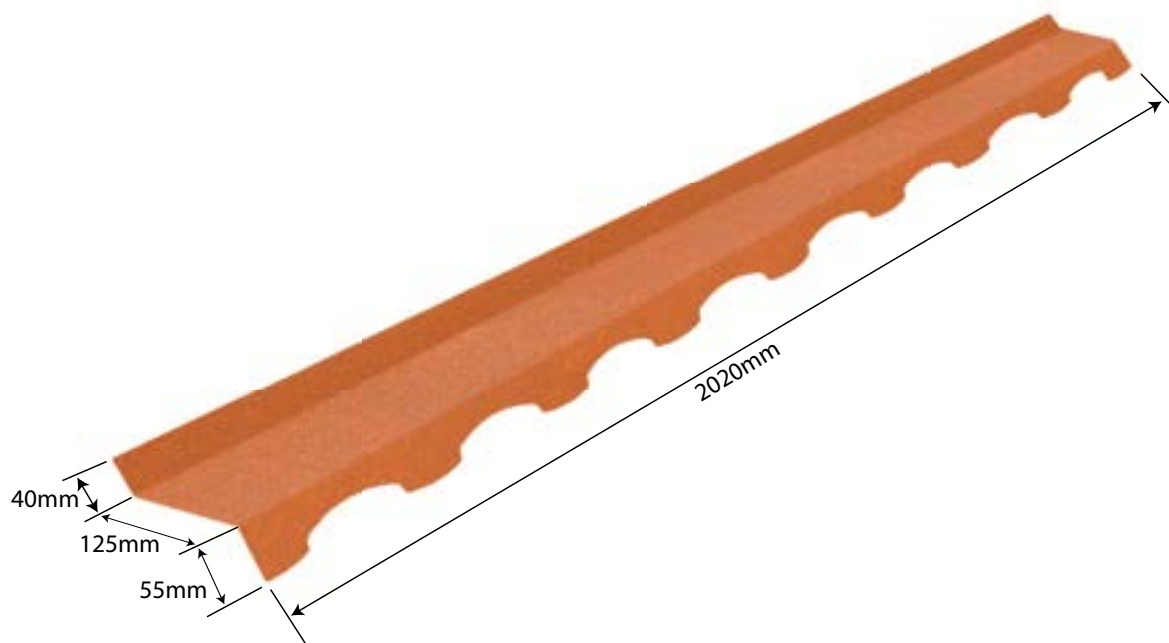

### Specifications

Length: 2020mm

Weight: 1.744kg

Colours see colour charts