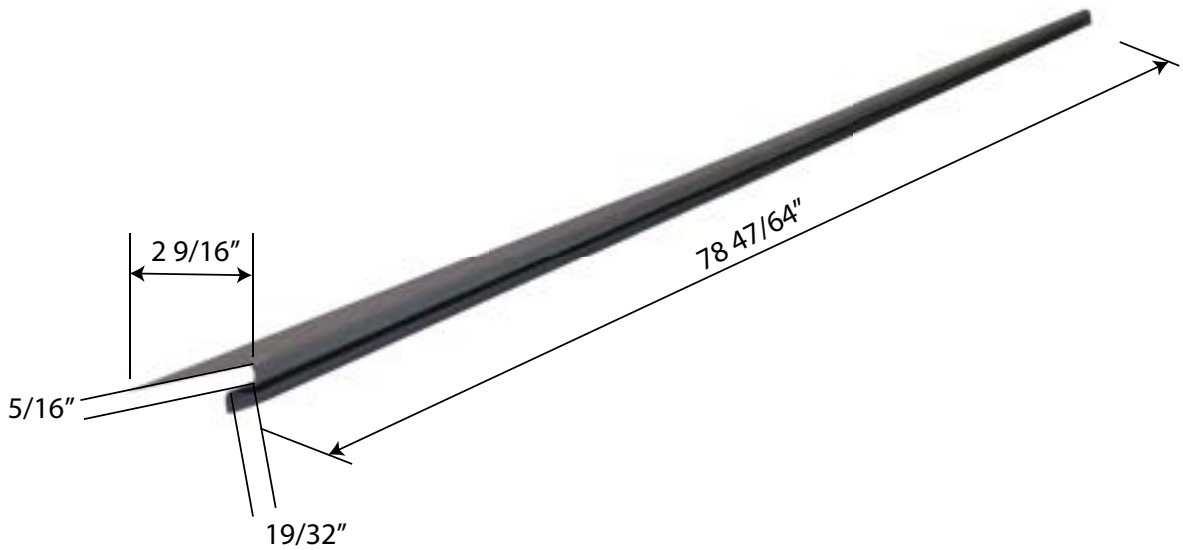

901 CF SHORT COURSE

Specifications

Length: $78 \frac{47}{64}''$

Weight: 1.69 lbs

Colours see colour charts