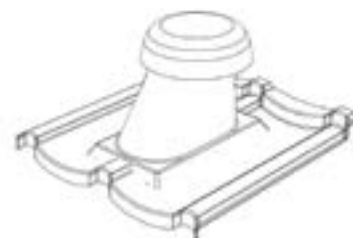

HV110 SANITARY VENT

Specifications

Dimension: 500mm x
412mm

Weight: 1.50kg

Colours see colour charts

Available For

HV110 Classic

HV110 Shake & Royal