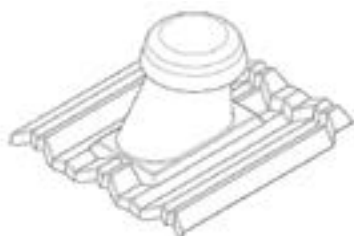

HV110 SANITARY VENT

Specifications

Dimension: 500mm x
412mm

Weight: 1.50kg

Colours see colour charts

Available For

HV110 Classic

HV110 Shake & Royal