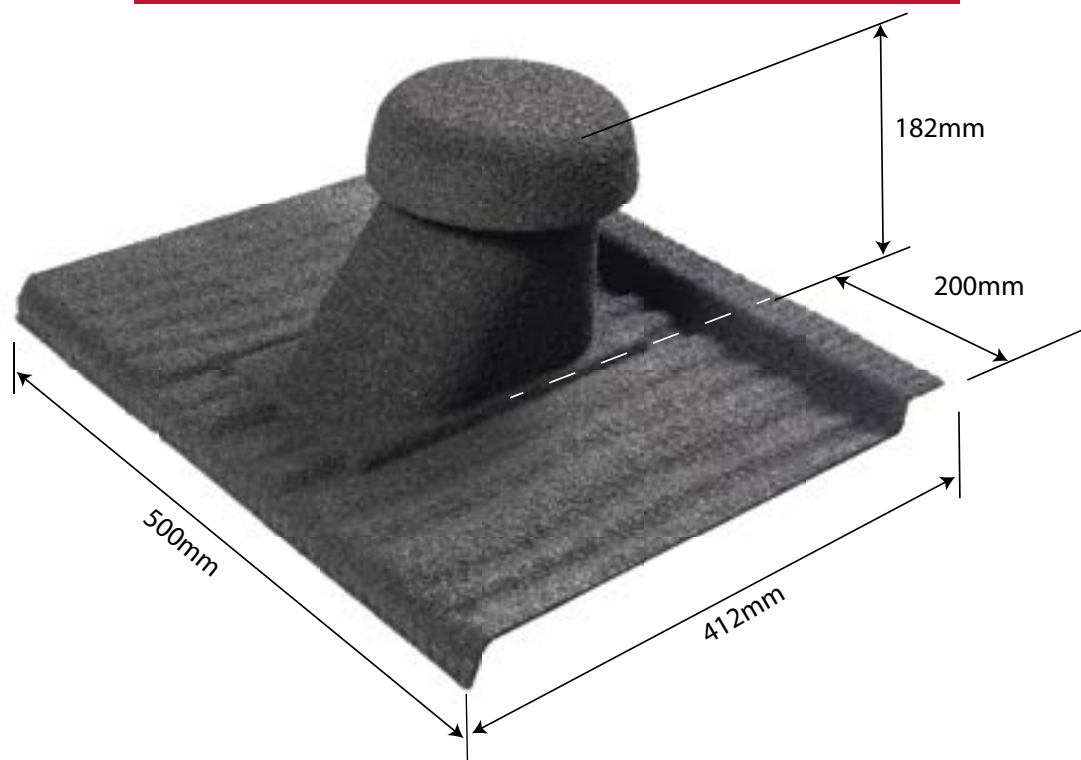

HV110 SANITARY VENT

Specifications

Dimension: 500mm x
412mm

Weight: 1.50kg

Colours see colour charts

Available For

HV110 Classic

HV110 Shake & Royal