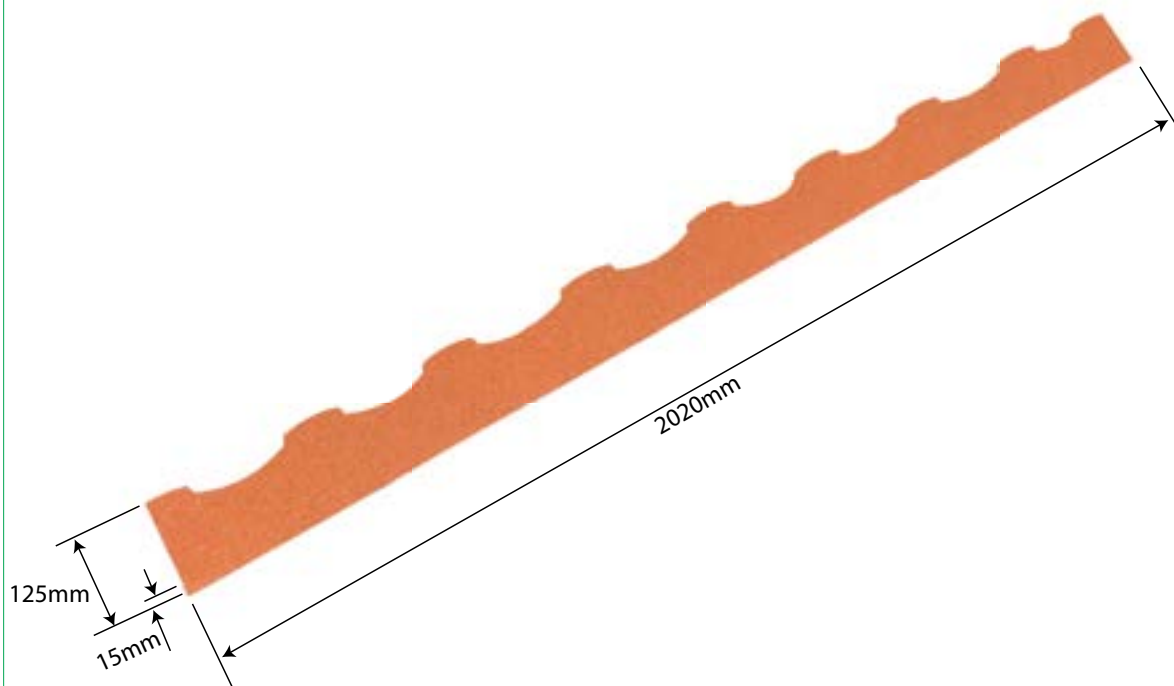

303 ROMAN/ANTICA STARTER

Specifications

Length: 2020mm

Weight: 1.145kg

Colours see colour charts