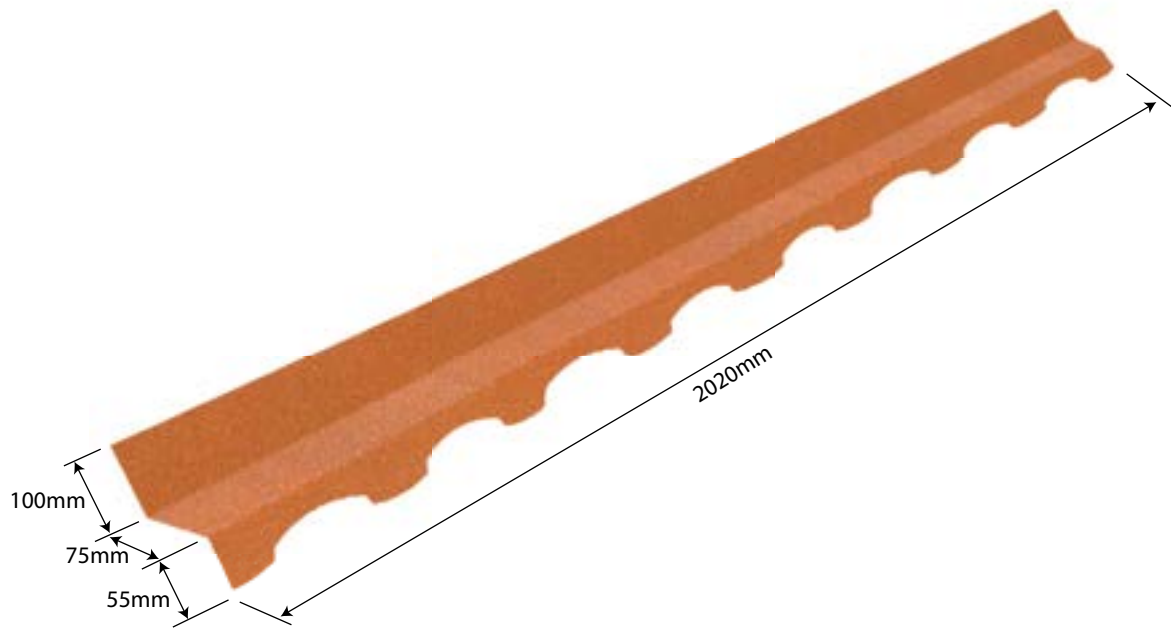

## 304 ROMAN/ANTICA HEADWALL

### Specifications

Length: 2020mm

Weight: 1.762kg

Colours see colour charts