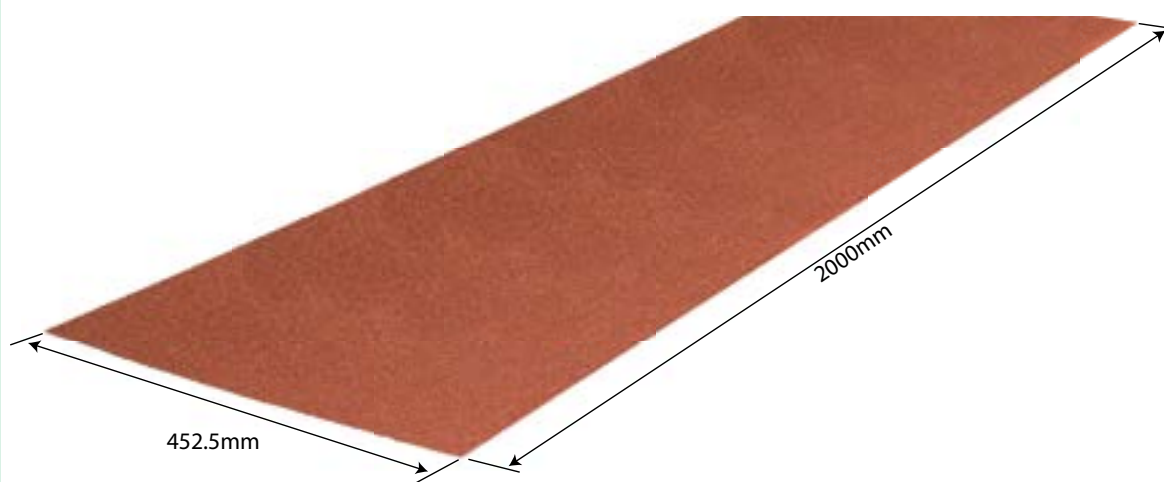

202 FLAT SHEET 2M

Specifications

Length: 2000mm

Weight: 4.50kg

Colours see colour charts