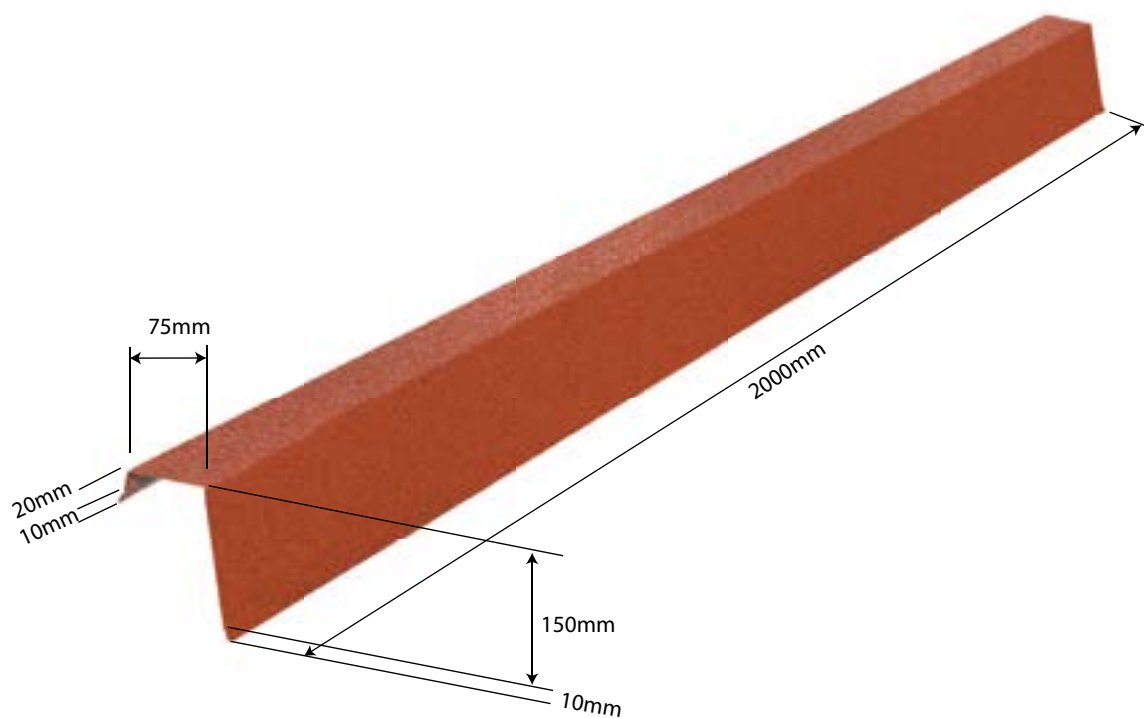

## 809 EUROPEAN STANDARD BARGE

### Specifications

Length: 2000mm

Weight: 2.70kg

Colours see colour charts