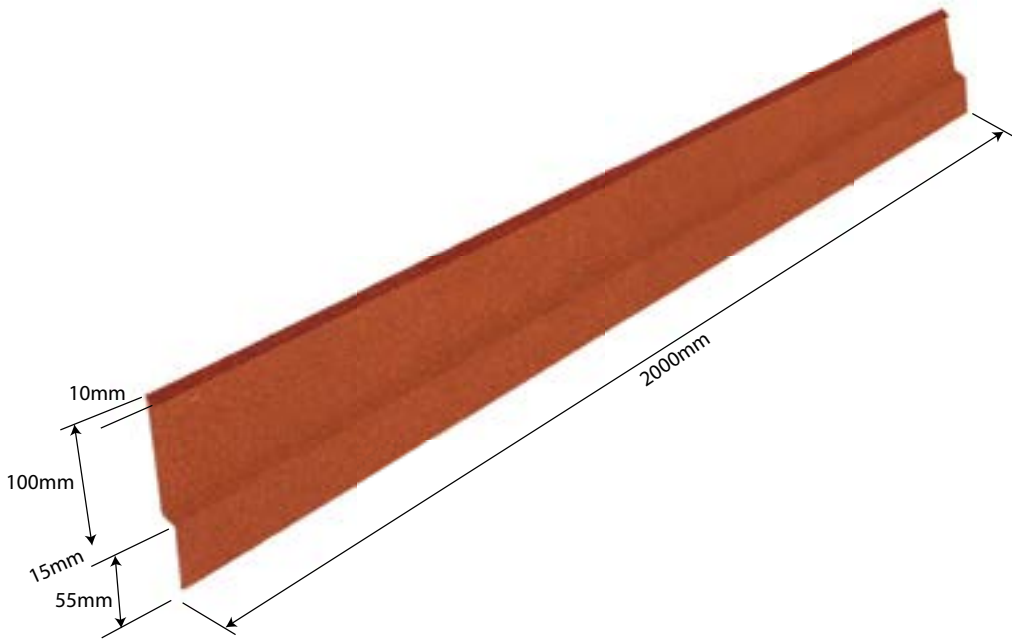

104 STANDARD SIDE FLASHING

Specifications

Length: 2000mm
Weight: 1.541kg
Colours see colour charts