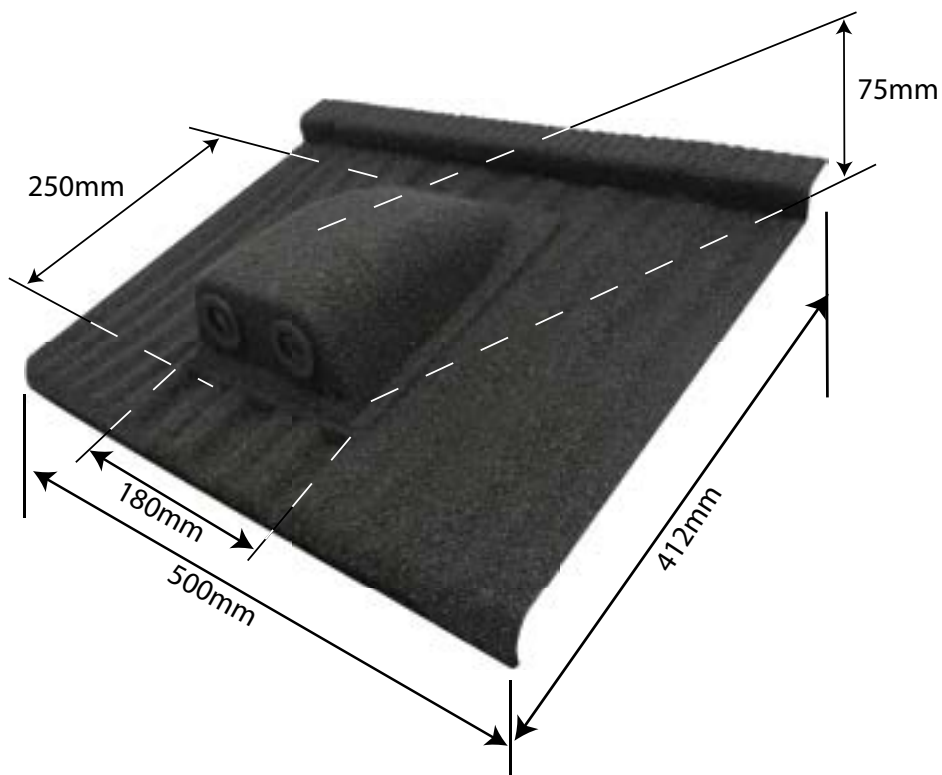

## P008 TUBE TILE DOUBLE

### Specifications

Dimension: 500mm x 412mm

Weight: 1.2kg

Colours see colour charts