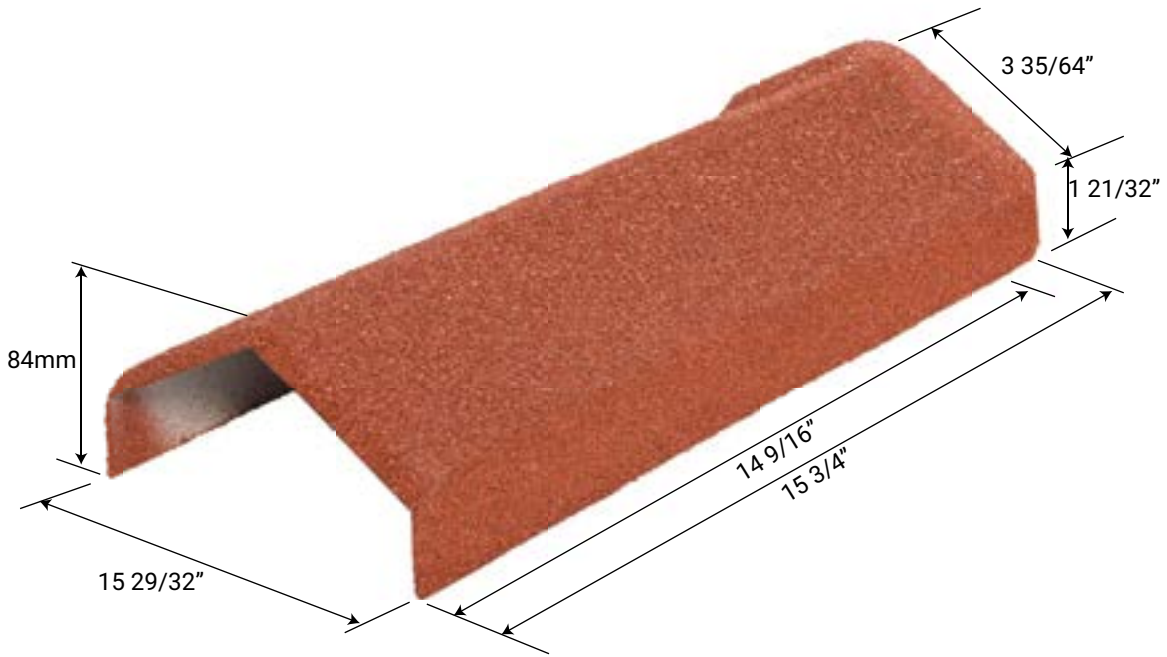

**101 V RIDGE**

**Specifications**

Length: 15 3/4"  
Weight: 1.01 lbs  
Colors see Color charts