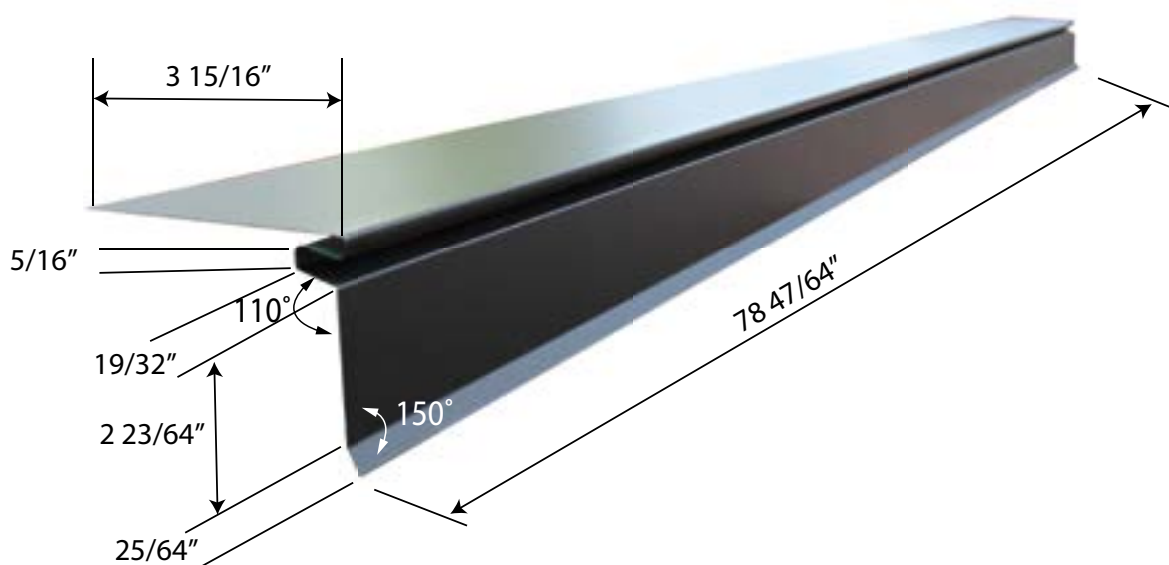

902 CF STARTER

Specifications

Length: 78 47/64"

Weight: 3.00 lbs

Colours see colour charts