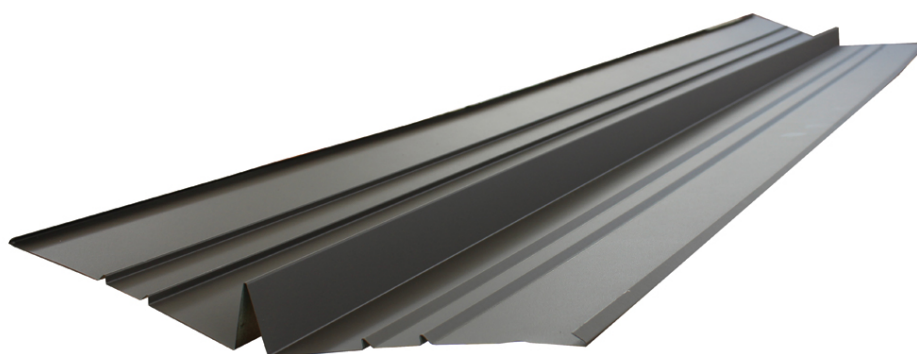

906 CF VALLEY

Specifications

Length: 2000mm

Weight: 3.70kg

Colours see colour charts