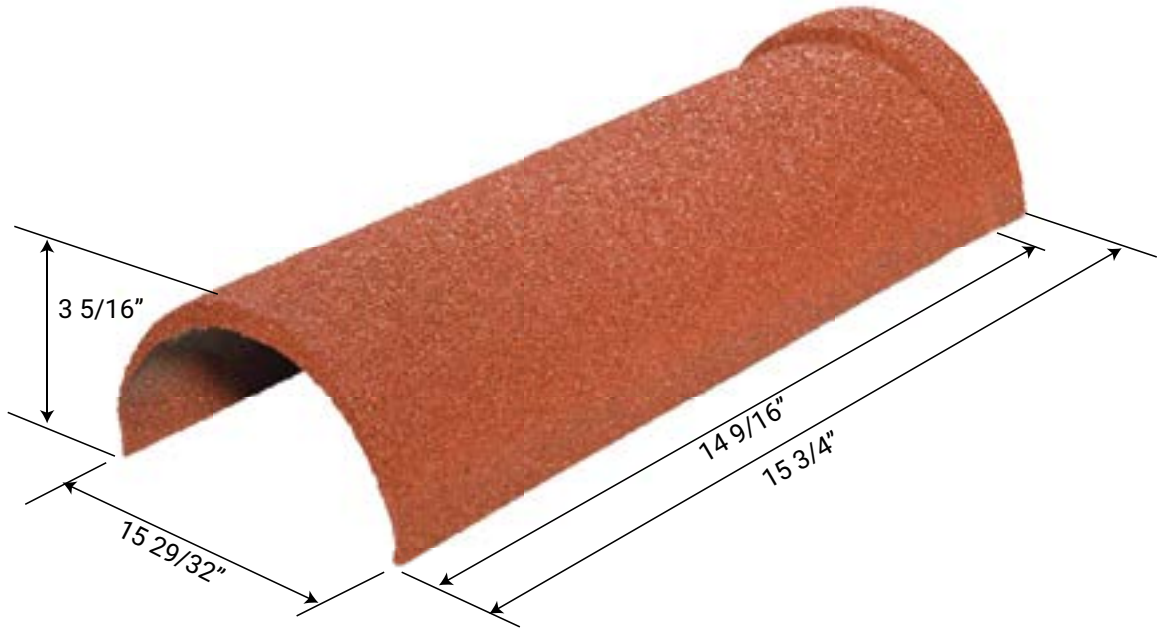

**100 BARREL TRIM**

**Specifications**

Length:  $15 \frac{3}{4}$ "

Weight: 1.04 lbs

Colors see Color charts